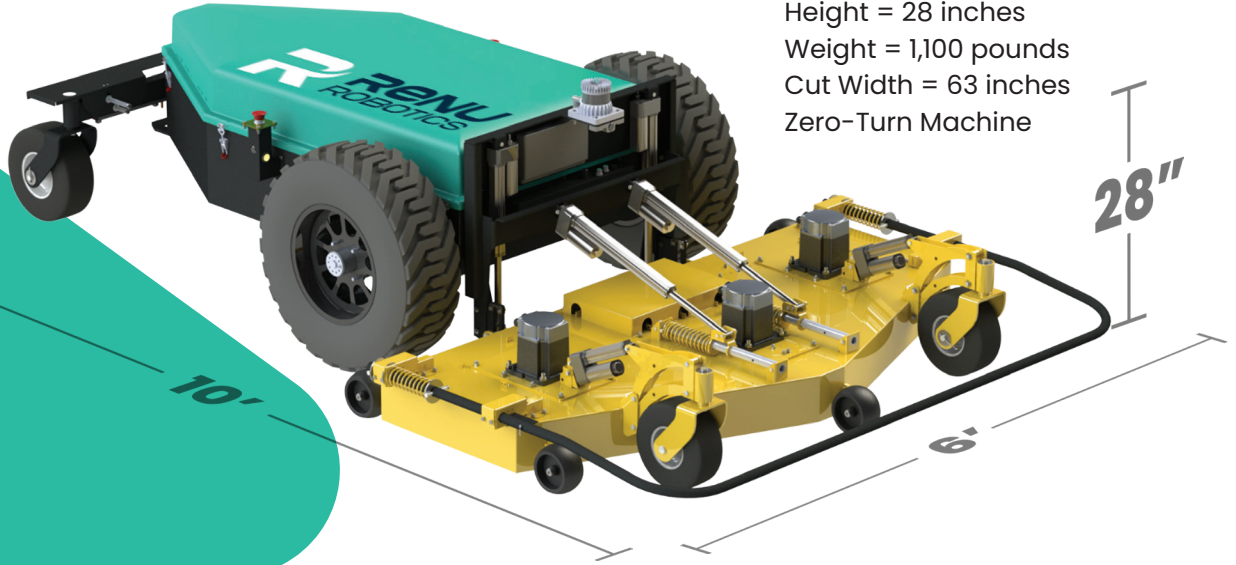

Renubot

DIMENSIONS:

- Length = 10 feet
- Width = 6 feet
- Height = 28 inches
- Weight = 1,100 pounds
- Cut Width = 63 inches
- Zero-Turn Machine

Recharge Pod

DIMENSIONS:

- Length = 12 feet
- Width = 7.5 feet
- Height = 5 feet
- Weight = 1,200 pounds